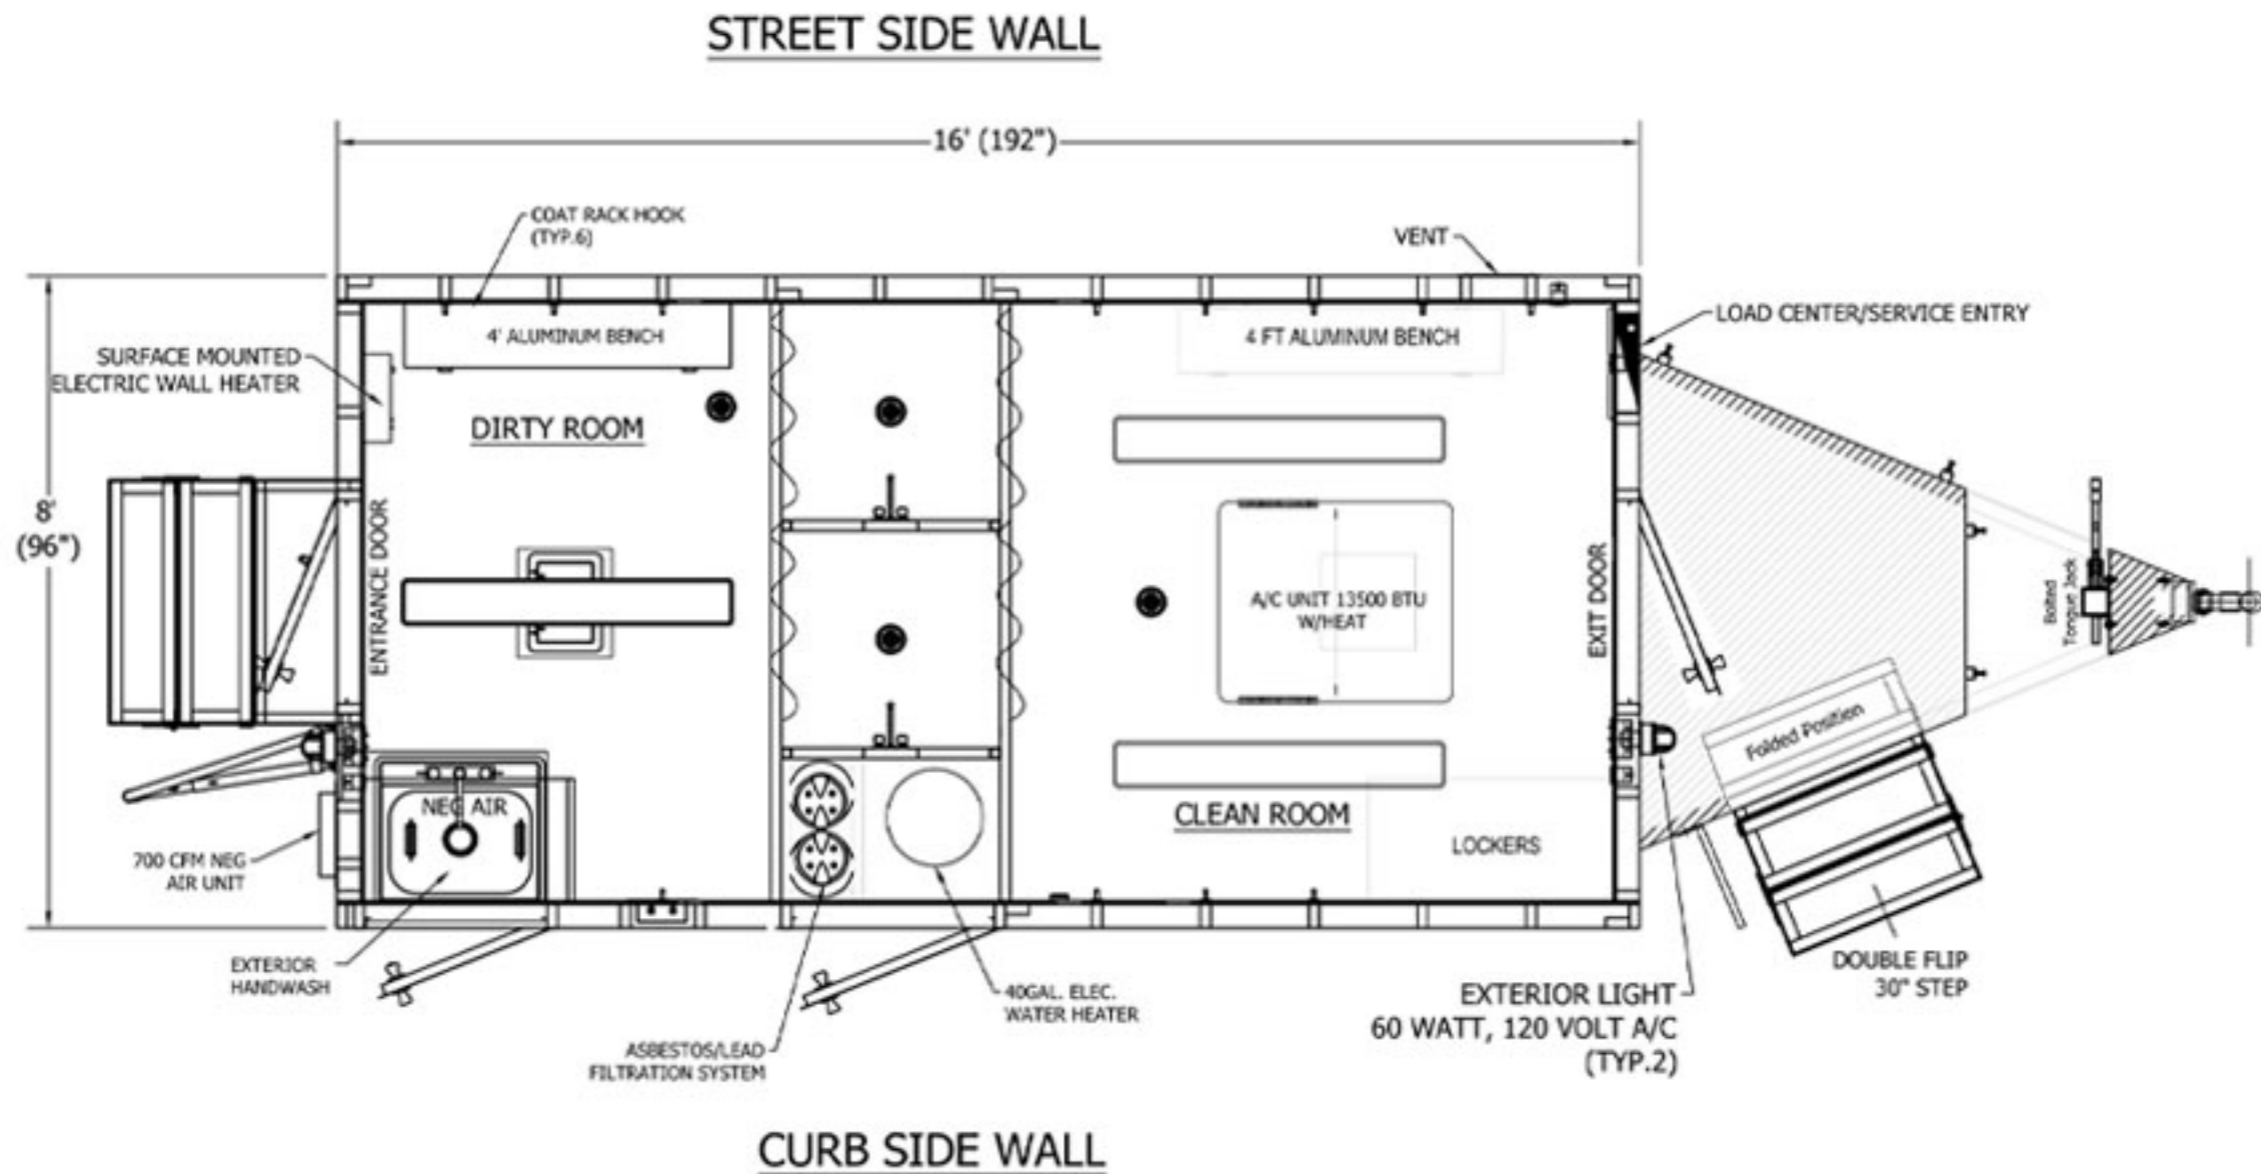

16' STANDARD DECONTAMINATION TRAILER

FLOOR LAYOUT
8' x 16'
2 - Shower

EAGLE INDUSTRIES

www.eagleind.com

800-266-8246

24' STANDARD DECONTAMINATION TRAILER

FLOOR LAYOUT
8' x 24'
4 - Shower

EAGLE INDUSTRIES