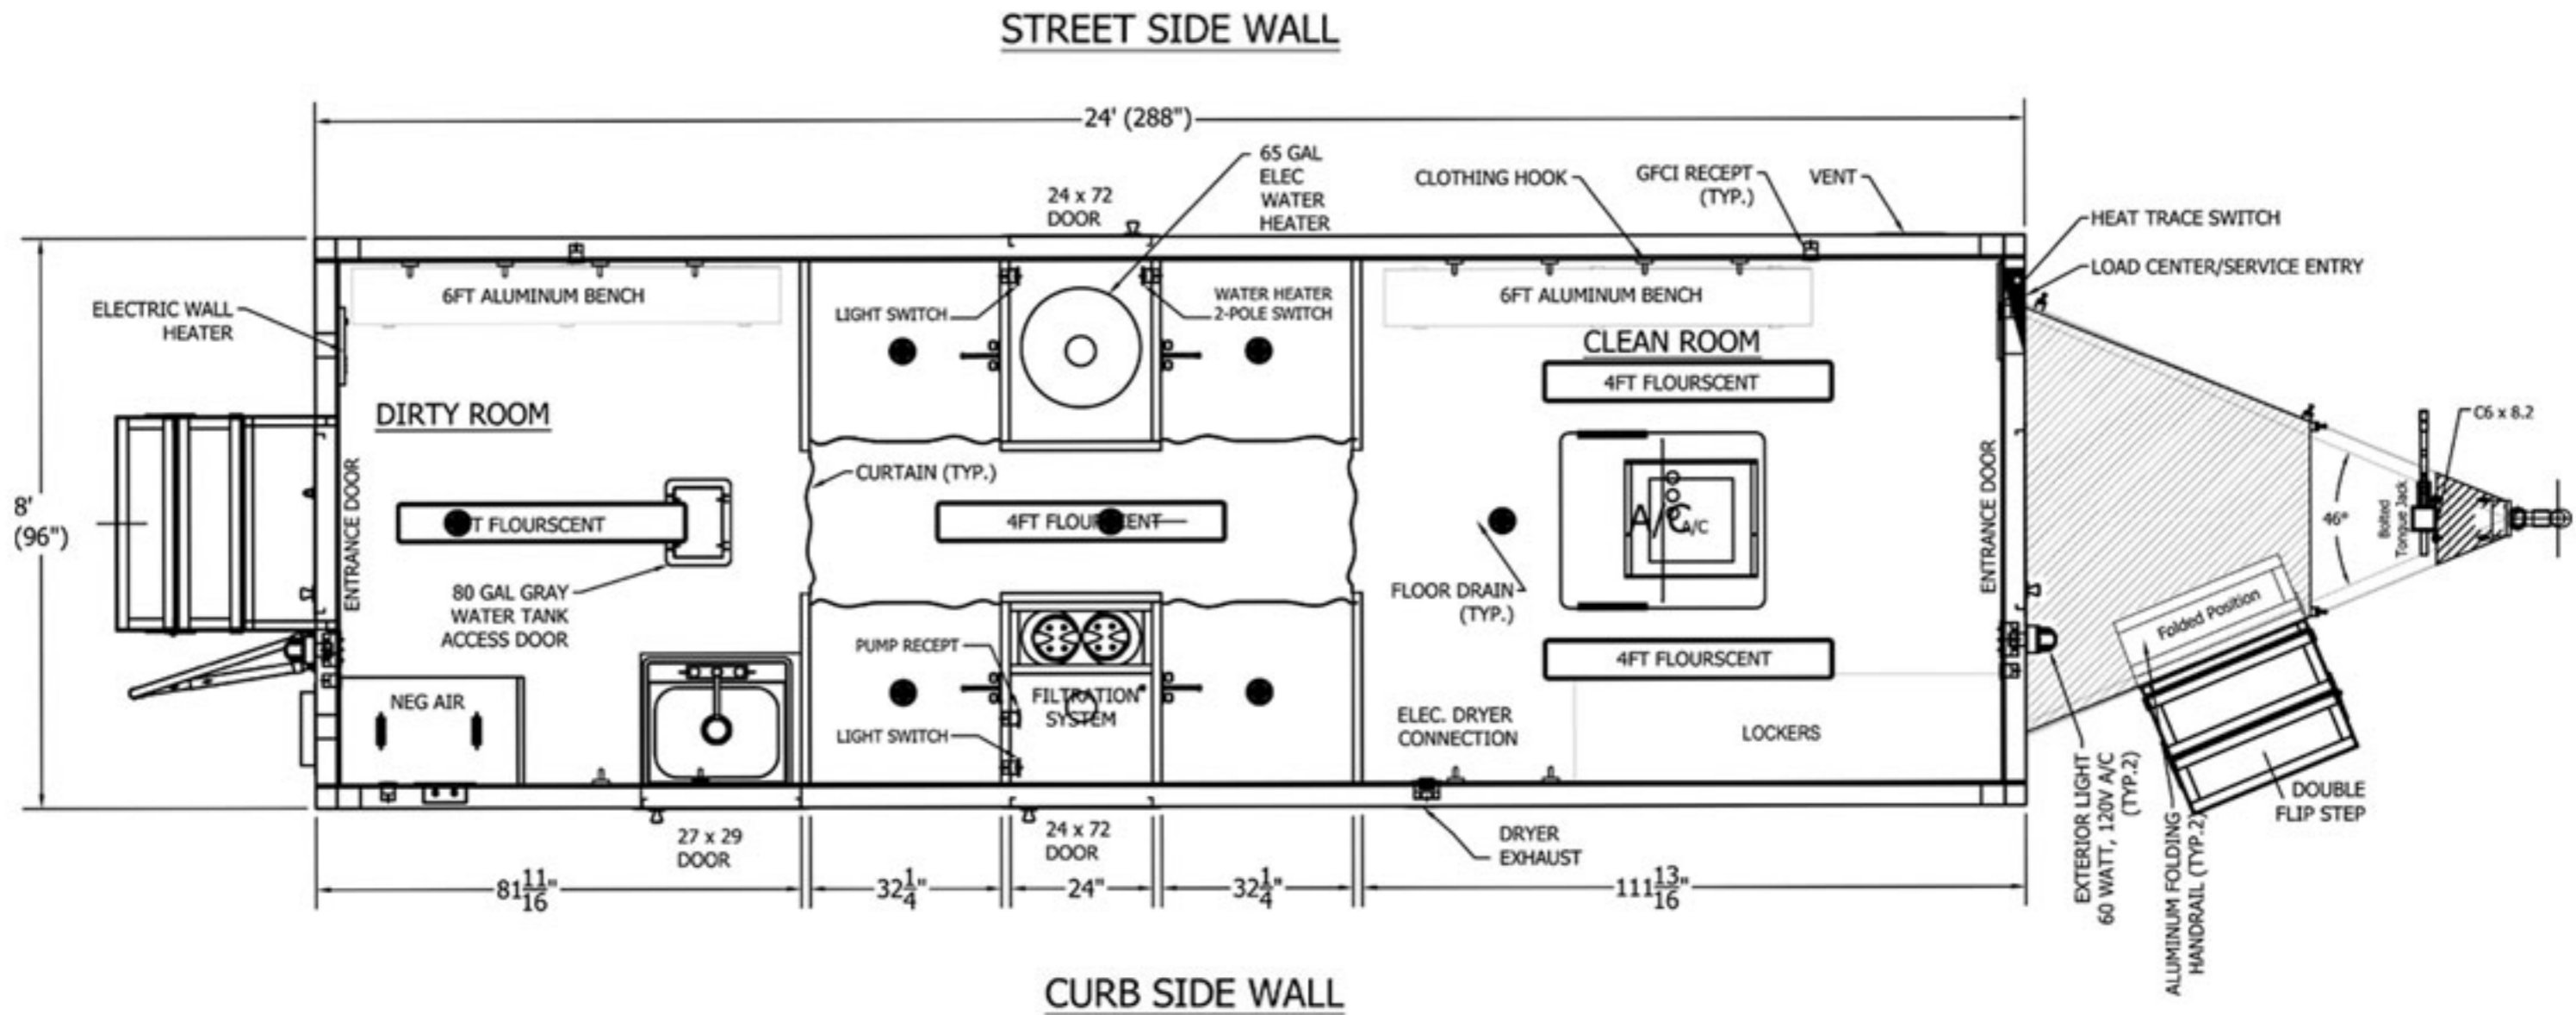

16' STANDARD DECONTAMINATION TRAILER

FLOOR LAYOUT
8' x 16'
2 - Shower

EAGLE INDUSTRIES

www.eagleind.com

800-266-8246

24' STANDARD DECONTAMINATION TRAILER

FLOOR LAYOUT
8' x 24'
4 - Shower

EAGLE INDUSTRIES