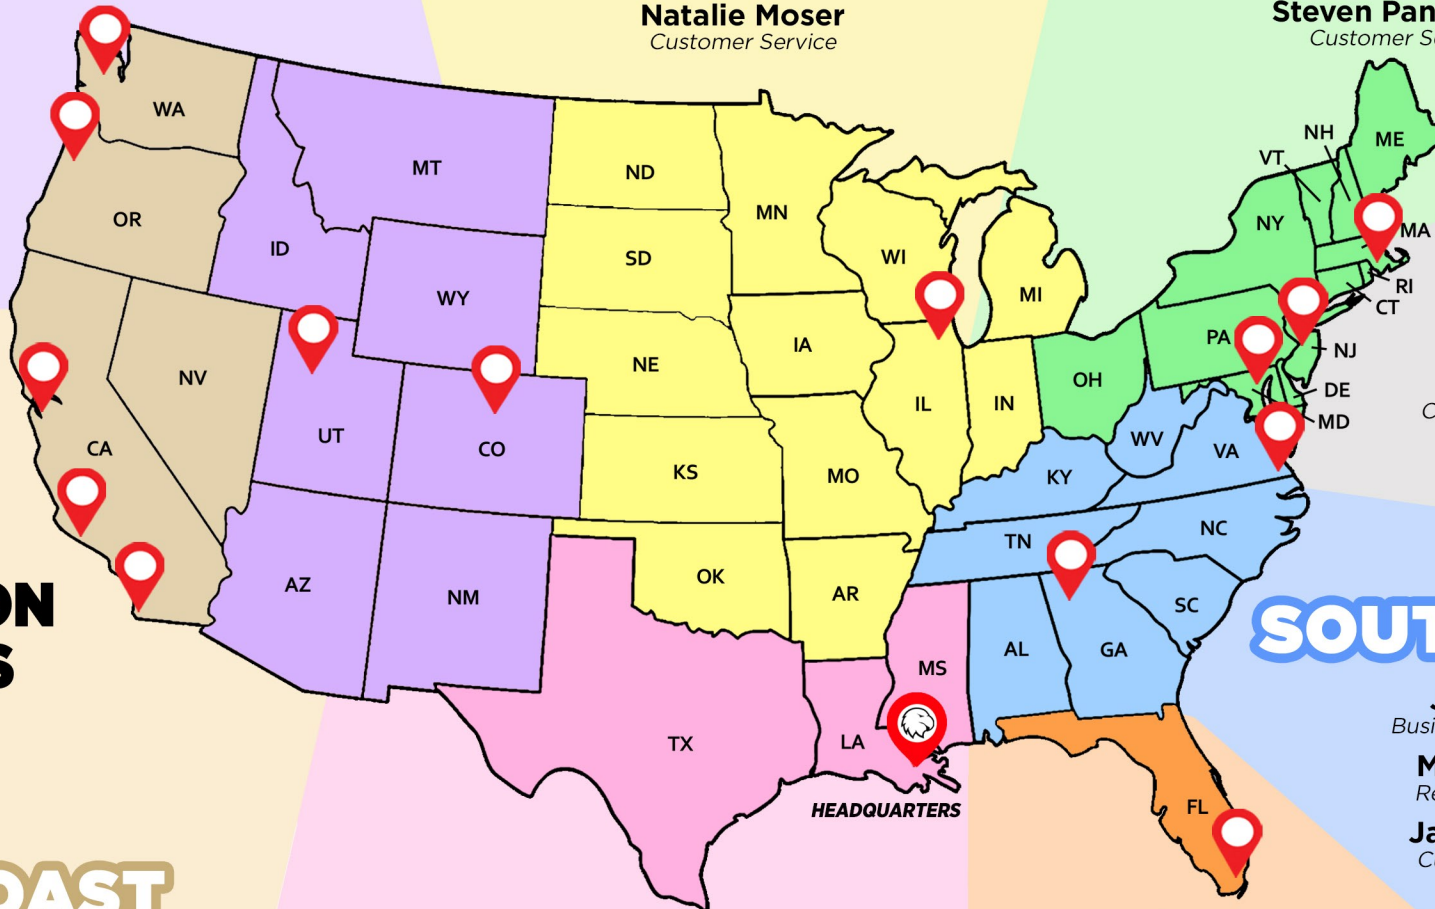

Blake Brown
Regional Manager

Natalie Moser
Customer Service

NORTHEAST

Jason Beal
Business Development

Phil Tamallanca
Regional Manager

Steven Panepinto
Customer Service

15

**DISTRIBUTION
LOCATIONS**

eagleind.com/locations

George Wall
COO

Eric Long
National Sales Manager

Marc Melan
Customer Service Manager

Terry Breaud
Customer Service

SOUTHEAST

Jason Beal
Business Development

Mark Coulon
Regional Manager